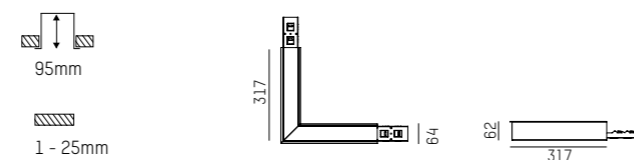

ARTIKELNUMMER ERGÄNZEN / COMPLETE CODE

C = ABDECKUNG / COVER	WW = LICHTFARBE / LIGHT COLOUR	XX = FARBE / COLOUR	Y = DIMMBAR / DIMMABLE
opal = 1	W2 LED 2700K = 13 CRI>80	g grey = 40	Ⓢ switchable = 0
microprismatic foil = 2	W3 LED 3000K = 19 CRI>80	w white = 50	Ⓣ DALI dimm. = d
	W4 LED 4000K = 14 CRI>80	s black = 60