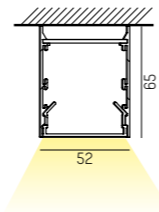

Creative Colours on request

IP20

ARTIKELNUMMER ERGÄNZEN / COMPLETE CODE		
WW = LICHTFARBE / LIGHT COLOUR	XX = FARBE / COLOUR	Y = DIMMBAR / DIMMABLE
☐ W2 LED 2700K = 13 CRI>80	☐ G grey = 04	☐ S switchable = 0
☐ W3 LED 3000K = 19 CRI>80	☐ W white = 05	☐ D DALI dimm. = d
☐ W4 LED 4000K = 14 CRI>80	☐ S black = 06