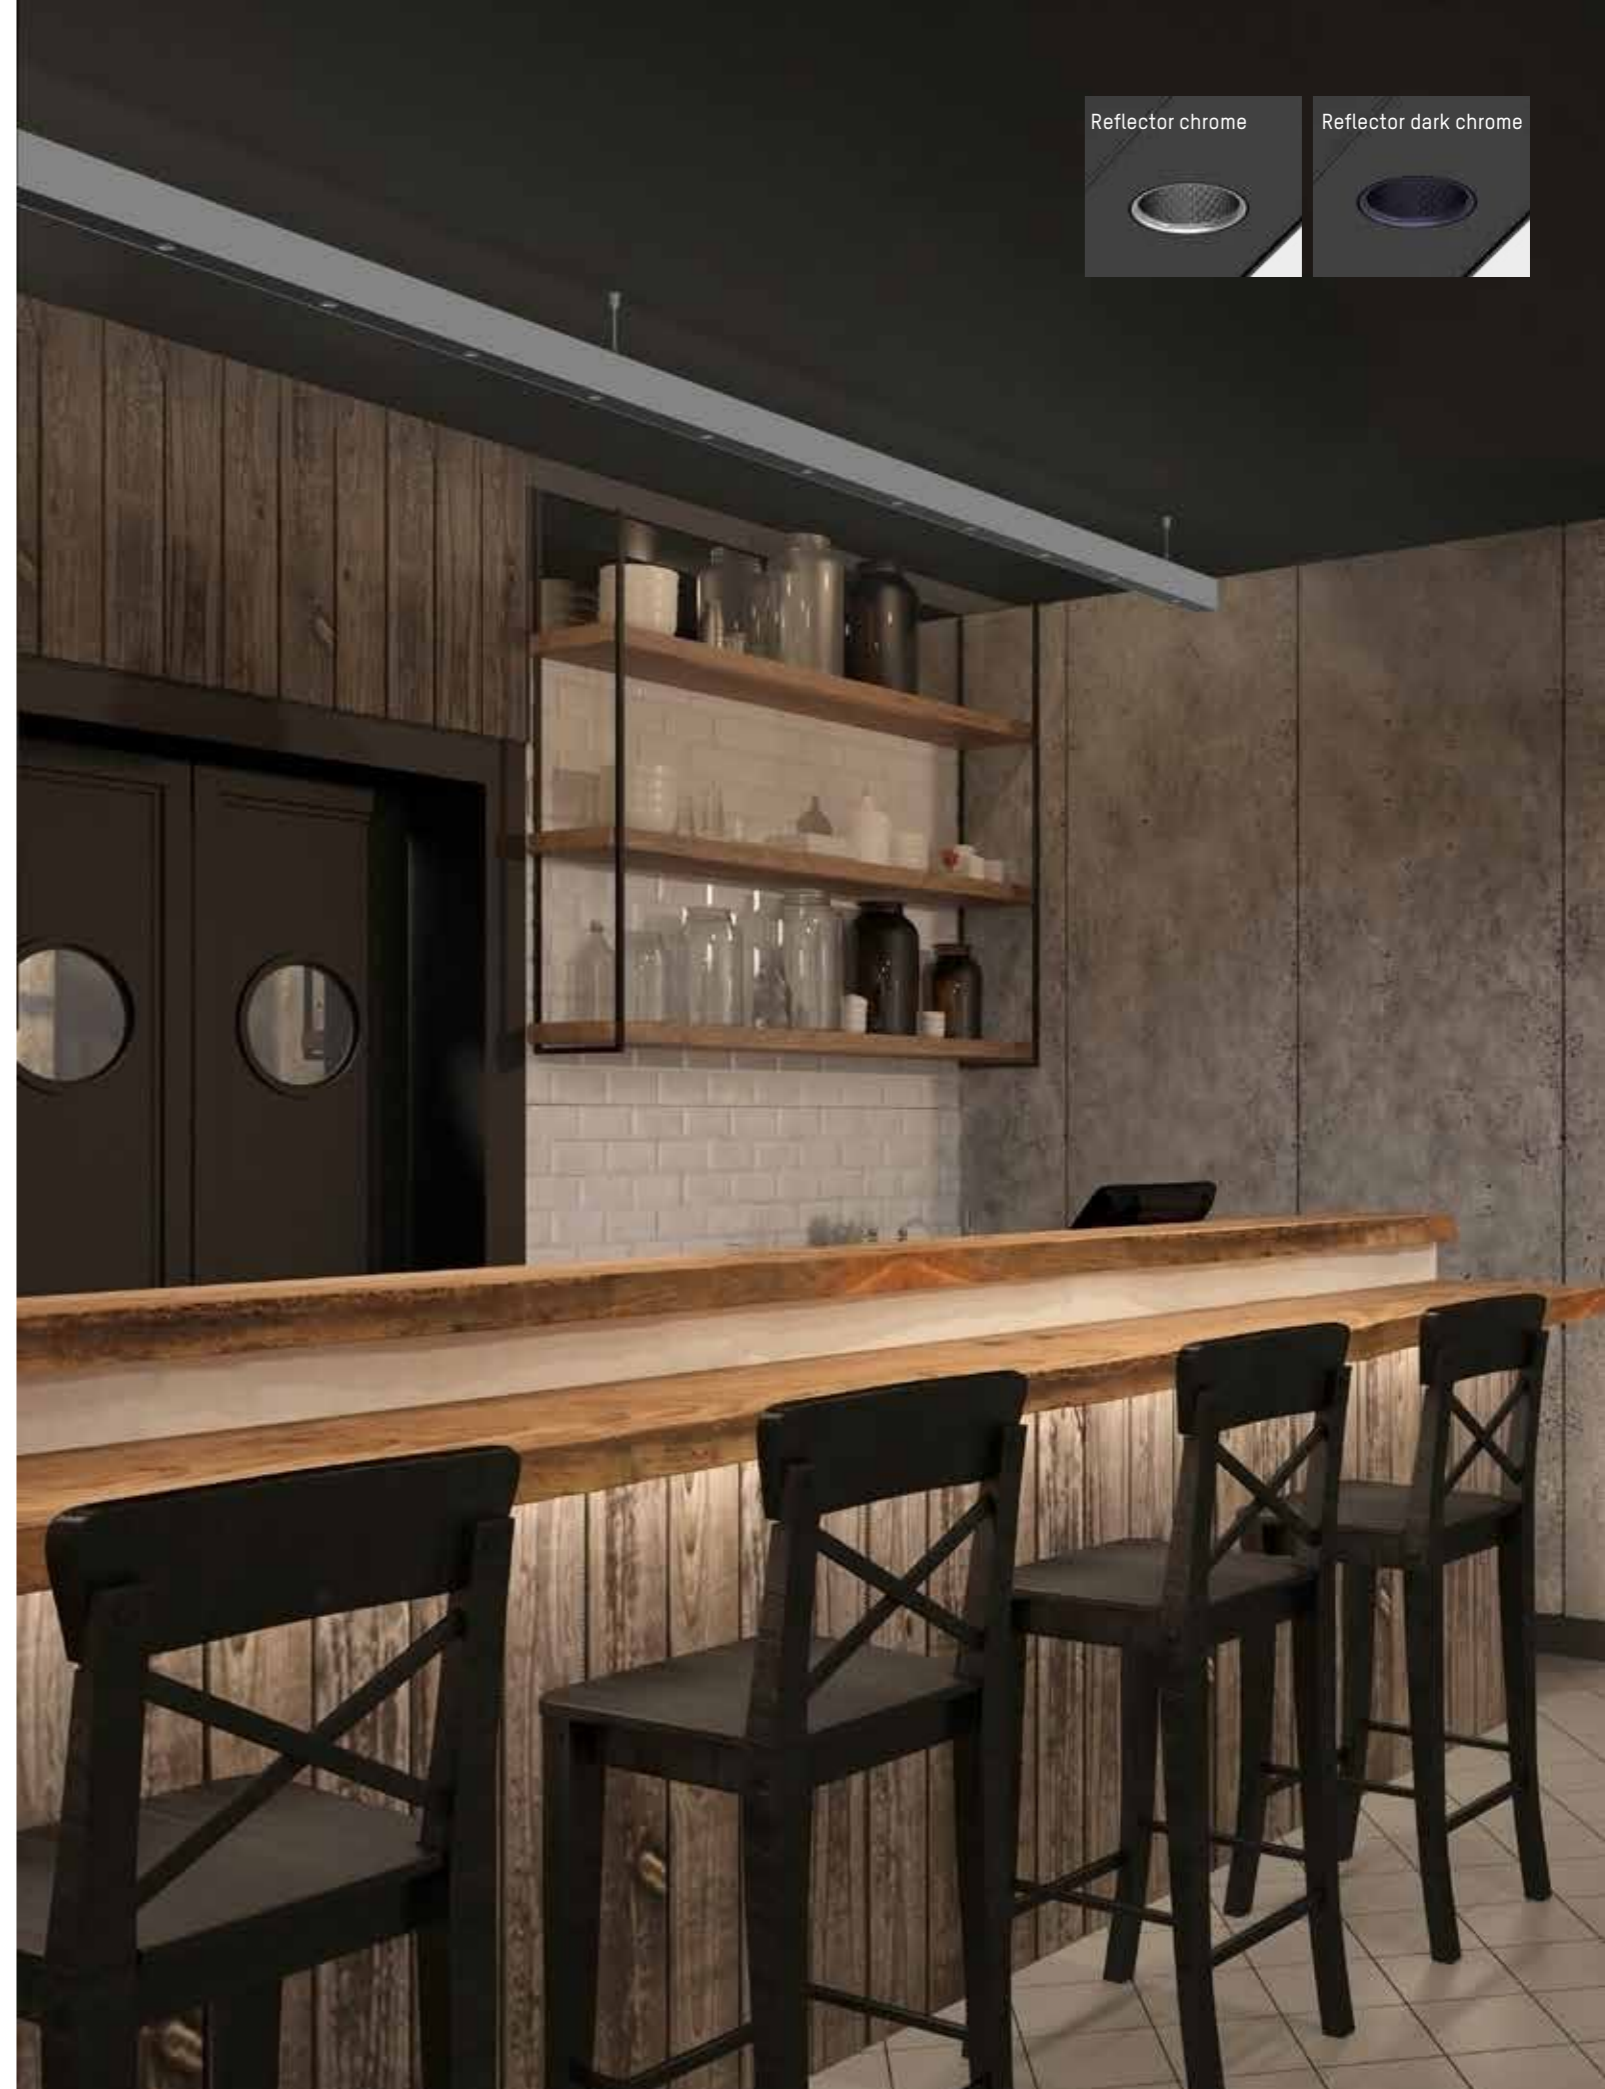

IP20 CE

ARTIKELNUMMER ERGÄNZEN / COMPLETE CODE				
R = REFLEKTOR / REFLECTOR	WW = LICHTFARBE / LIGHT COLOUR	X = 1 FARBE / COLOUR	X = 2 FARBE / COLOUR	Y = DIMMBAR / DIMMABLE
☐ 24° chrome = 2	W2 LED 2700K = 43 PREMIUM CRI>90	☐ grey = 4	☐ grey = 4	☉ switchable = 0
☐ 38° chrome = 4	W3 LED 3000K = 49 PREMIUM CRI>90	☐ white = 5	☐ white = 5	☉ DALI dimm. = d
☐ 24° dark chrome = 5	W4 LED 4000K = 24 CRI>90	☐ black = 6	☐ black = 6	
☐ 38° dark chrome = 7