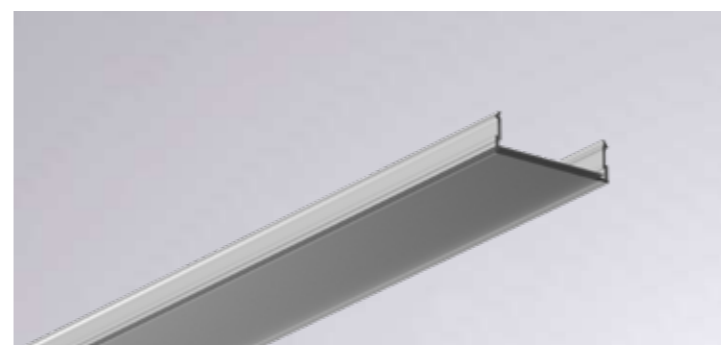

MIKROPRISMA ABDECKUNG | MICROPRISMATIC COVER

715-07740y2000000 2250mm
715-07740z2000000 4500mm

ALUMINIUM ABDECKUNG | ALUMINIUM COVER

715-07740y3000XX0 2250mm
715-07740z3000XX0 4500mm

OPALFOLIE | OPAL FOIL