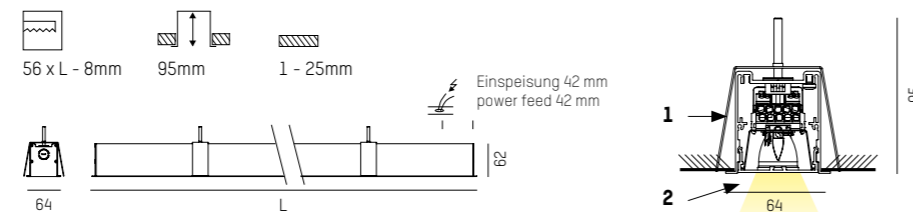

ARTIKELNUMMER ERGÄNZEN / COMPLETE CODE

R = REFLEKTOR / REFLECTOR	WW = LICHTFARBE / LIGHT COLOUR	X = 1 FARBE / COLOUR	X = 2 FARBE / COLOUR	Y = DIMMBAR / DIMMABLE
☐ 24° chrome = 2	W2 LED 2700K = 43 PREMIUM CRI>90	☐ grey = 4	☐ grey = 4	☉ switchable = 0
☐ 38° chrome = 4	W3 LED 3000K = 49 PREMIUM CRI>90	☐ white = 5	☐ white = 5	☉ DALI dimm. = d
☐ 24° dark chrome = 5	W4 LED 4000K = 24 CRI>90	☐ black = 6	☐ black = 6	
☐ 38° dark chrome = 7