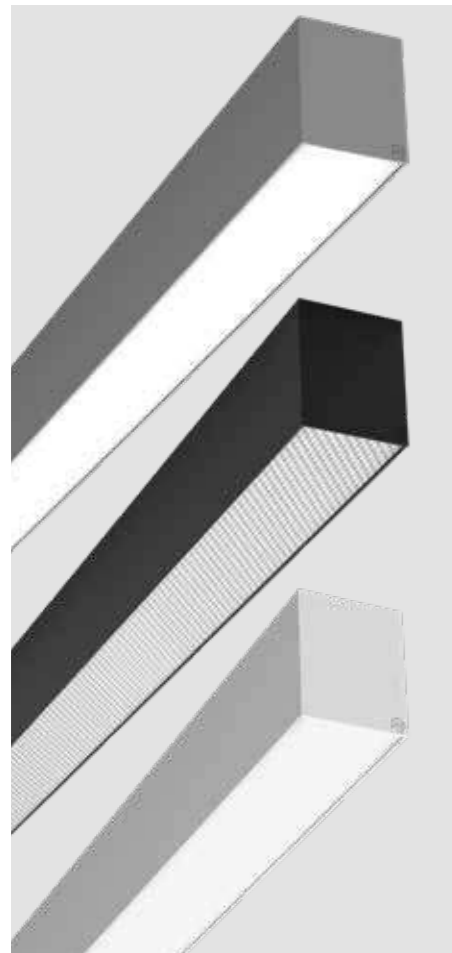

Creative Colours on request

central version (- max Ø1480mm)

decentral version (all sizes)

Suspensions:
Ø 765mm: 3 x
Ø 1125mm: 3 x
Ø 1480mm: 4 x
Ø 1840mm: 8 x
Ø 2900mm: 8 x

IP20

ARTIKELNUMMER ERGÄNZEN / COMPLETE CODE			
C = BALDACHIN / CANOPY	WW = LICHTFARBE / LIGHT COLOUR	XX = FARBE / COLOUR	Y = DIMMBAR / DIMMABLE
decentral = 1	W2 LED 2700K = 13 CRI>80	G grey = 04	S switchable = 0
	W3 LED 3000K = 19 CRI>80	W white = 05	D DALI dimm. = d
central = 2 (- max Ø1480mm)	W4 LED 4000K = 14 CRI>80	S black = 06	