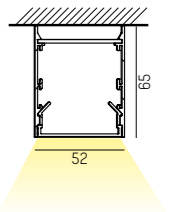

Creative Colours on request

IP20

ARTIKELNUMMER ERGÄNZEN / COMPLETE CODE		
WW = LICHTFARBE / LIGHT COLOUR	XX = FARBE / COLOUR	Y = DIMMBAR / DIMMABLE
☐ W2 LED 2700K = 13 CRI>80	☐ G grey = 04	☐ S switchable = 0
☐ W3 LED 3000K = 19 CRI>80	☐ W white = 05	☐ D DALI dimm. = d
☐ W4 LED 4000K = 14 CRI>80	☐ S black = 06