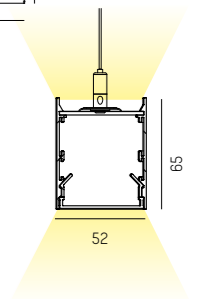

Creative Colours on request

central version (- max Ø1480mm)

decentral version (all sizes)

Suspensions:
Ø 765mm: 3 x
Ø 1125mm: 3 x
Ø 1480mm: 4 x
Ø 1840mm: 8 x
Ø 2900mm: 8 x

IP20

ARTIKELNUMMER ERGÄNZEN / COMPLETE CODE			
C = BALDACHIN / CANOPY	WW = LICHTFARBE / LIGHT COLOUR	XX = FARBE / COLOUR	Y = DIMMBAR / DIMMABLE
decentral = 1	W2 LED 2700K = 13 CRI>80	G grey = 04	S switchable = 0
	W3 LED 3000K = 19 CRI>80	W white = 05	D DALI dimm. = d
central = 2 (- max Ø1480mm)	W4 LED 4000K = 14 CRI>80	S black = 06	