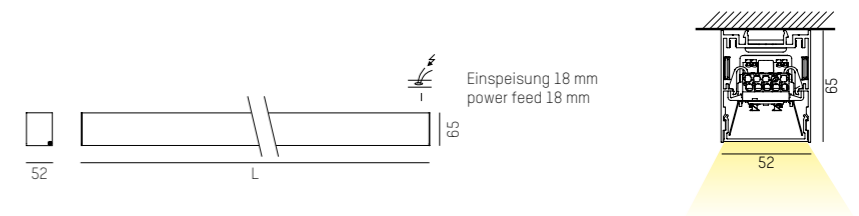

ARTIKELNUMMER ERGÄNZEN / COMPLETE CODE			
C = ABDECKUNG / COVER	WW = LICHTFARBE / LIGHT COLOUR	XX = FARBE / COLOUR	Y = DIMMBAR / DIMMABLE
opal = 1	W2 LED 2700K = 13 CRI>80	G grey = 40	S switchable = 0
microprismatic foil = 2	W3 LED 3000K = 19 CRI>80	W white = 50	D DALI dimm. = d
	W4 LED 4000K = 14 CRI>80	S black = 60