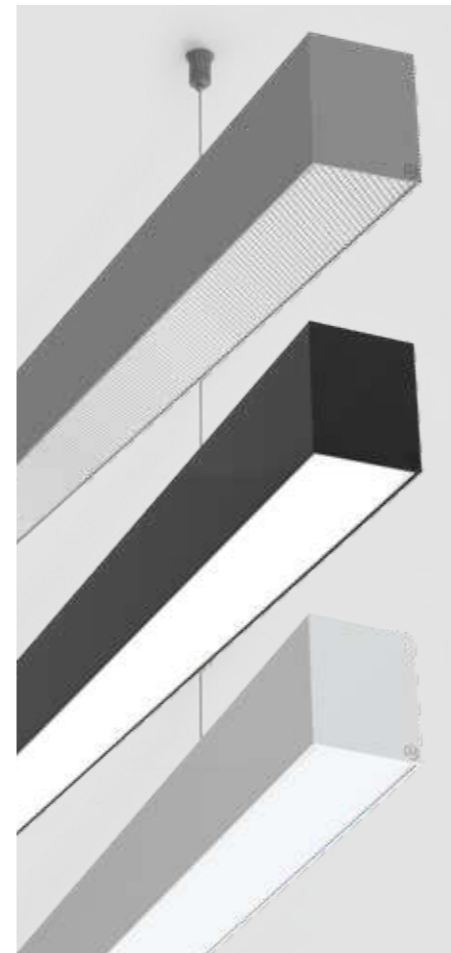

Suspension en profilé d'aluminium - Surface thermo-laquée - Diffuseur opale ou microprismatique - On/off ou dimmable DALI

Microprismatic versions: UGR<19

Creative Colours on request

IP20

ARTIKELNUMMER ERGÄNZEN / COMPLETE CODE			
C = ABDECKUNG / COVER	WW = LICHTFARBE / LIGHT COLOUR	XX = FARBE / COLOUR	Y = DIMMBAR / DIMMABLE
opal = 1	W2 LED 2700K = 13 CRI>80	G grey = 40	S switchable = 0
microprismatic foil = 2	W3 LED 3000K = 19 CRI>80	W white = 50	D DALI dimm. = d
	W4 LED 4000K = 14 CRI>80	S black = 60	