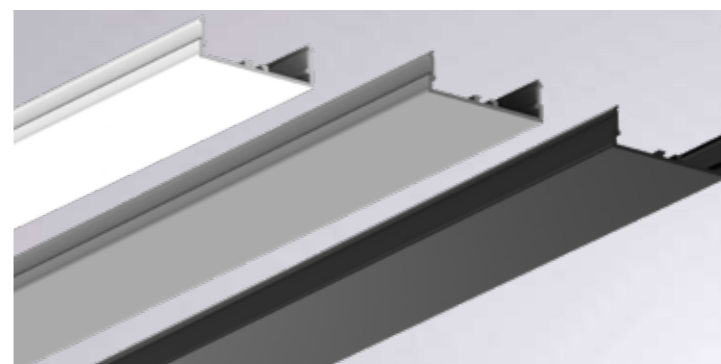

ALUMINIUM ABDECKUNG | ALUMINIUM COVER

715-07740y3000XX0 2250mm
715-07740z3000XX0 4500mm