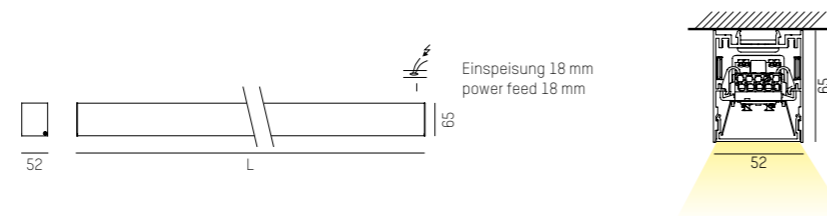

ARTIKELNUMMER ERGÄNZEN / COMPLETE CODE			
C = ABDECKUNG / COVER	WW = LICHTFARBE / LIGHT COLOUR	XX = FARBE / COLOUR	Y = DIMMBAR / DIMMABLE
opal = 1	W2 LED 2700K = 13 CRI>80	G grey = 40	S switchable = 0
microprismatic foil = 2	W3 LED 3000K = 19 CRI>80	W white = 50	D DALI dimm. = d
	W4 LED 4000K = 14 CRI>80	S black = 60